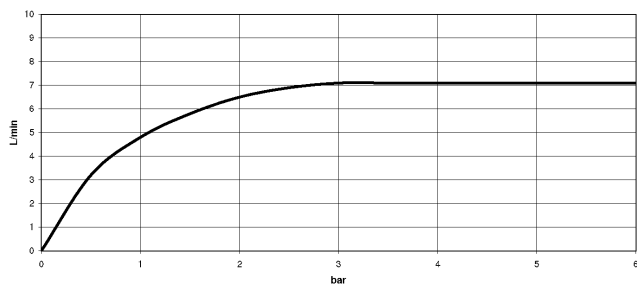

Wall-mounted basin spout without pop-up waste - Chrome

TARA

13 800 882

Fits: TARA, META

- 190mm projection
- fixed spout
- circular, air-enriched flow
- hole diameter 40 mm
- rosette Ø 60 mm
- 1/2" connection
- plug-link mounting
- max. flow 7 l/min
- lead-free
- This product can help a building meet the requirements of Green Building Rating Systems, e.g. LEED®, BREEAM®, DGNB

Recommended miscellaneous

- Concealed wall elbow -** 35 085 970 90
- max. recess depth 163 mm
 - min. recess depth 90 mm

13 800 882

mm [inches]

Flow rate chart

Certificates

WRAS_1811020. LGA_29119.

13 800 882