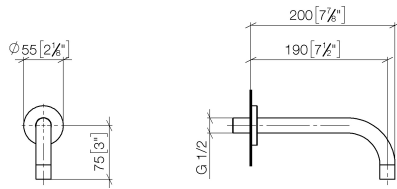

Wall-mounted basin spout without pop-up waste - Chrome

TARA

13 800 882

Fits: TARA, META

- 190mm projection
- fixed spout
- circular, air-enriched flow
- hole diameter 40 mm
- rosette Ø 60 mm
- 1/2" connection
- plug-link mounting
- max. flow 7 l/min
- lead-free
- This product can help a building meet the requirements of Green Building Rating Systems, e.g. LEED®, BREEAM®, DGNB

Recommended miscellaneous

- Concealed wall elbow -** 35 085 970 90
- max. recess depth 163 mm
 - min. recess depth 90 mm

13 800 882

mm [inches]

Flow rate chart

Certificates

WRAS_1811020. LGA_29119.

13 800 882