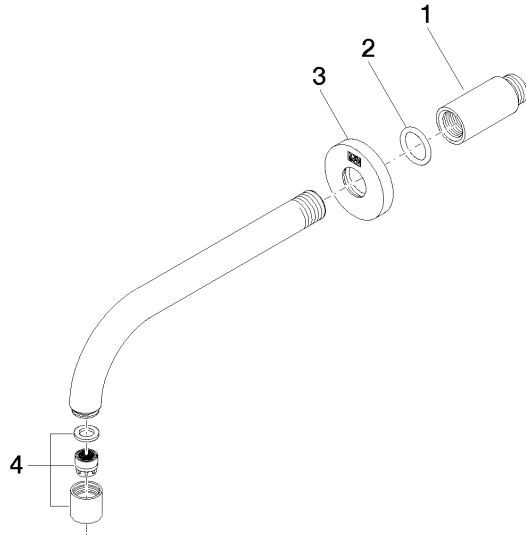

Wall-mounted basin spout without pop-up waste - Chrome

TARA

13 800 882

Fits: TARA, META

- 190mm projection
- fixed spout
- circular, air-enriched flow
- hole diameter 40 mm
- rosette Ø 60 mm
- 1/2" connection
- plug-link mounting
- max. flow 7 l/min
- lead-free
- This product can help a building meet the requirements of Green Building Rating Systems, e.g. LEED®, BREEAM®, DGNB

Recommended miscellaneous

- Concealed wall elbow -** 35 085 970 90
- max. recess depth 163 mm
 - min. recess depth 90 mm

13 800 882

mm [inches]

Flow rate chart

Certificates

WRAS_1811020. LGA_29119.

13 800 882

Spare parts list

No.	Item Number	Name	Quantity used	Delivery time
1	09 24 03 081 10 90	extension	1	2
2	90 14 10 026 00 90	seal	1	2
3	09 27 22 503-00	rosette	1	10
4	90 23 01 019 00-00	aerator	1	10